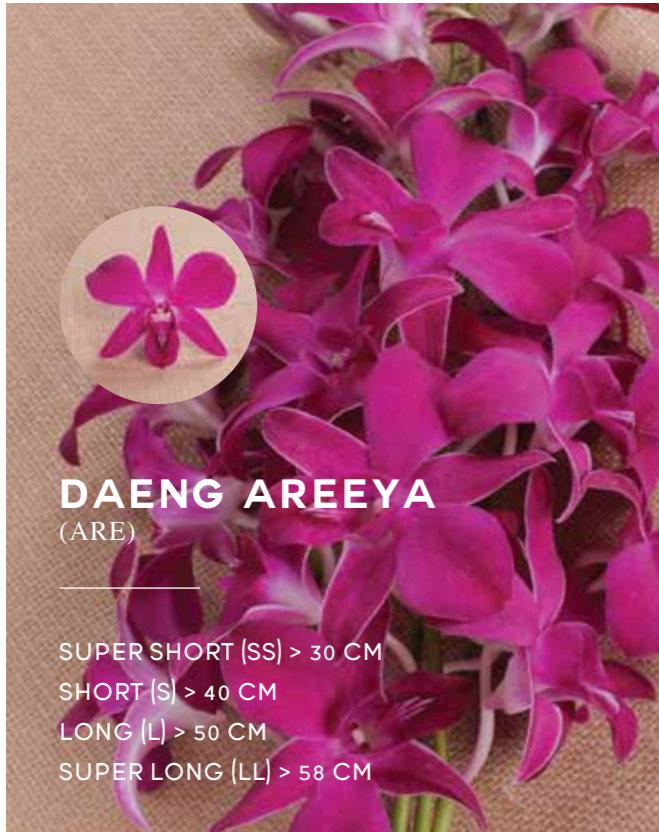

**SONIA/GALAXY**  
(SN/GLX)

*Popular*

- SUPER SHORT (SS) > 30 CM
- SHORT (S) > 40 CM
- LONG (L) > 50 CM
- SUPER LONG (LL) > 58 CM

**RED BULL**  
(RDB)

- SUPER SHORT (SS) > 30 CM
- SHORT (S) > 40 CM
- LONG (L) > 50 CM
- SUPER LONG (LL) > 58 CM