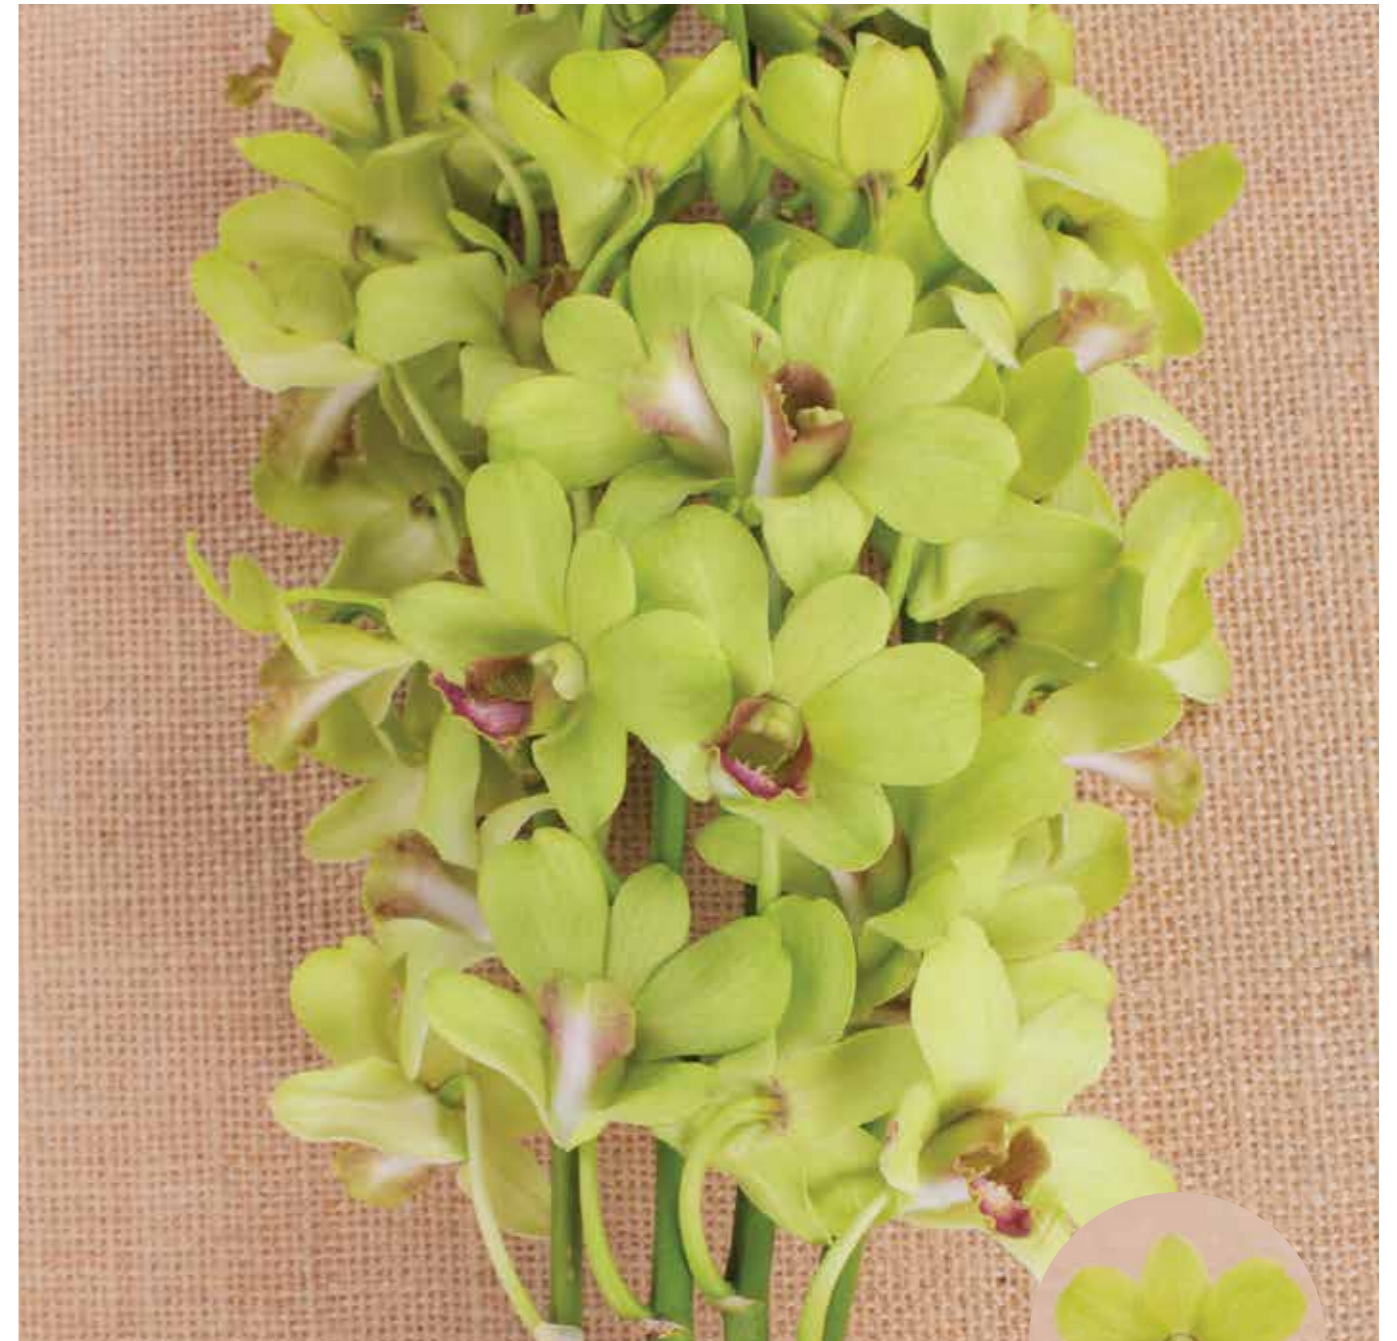

BURANA JADE
(GRN)

SUPER SHORT (SS) > 30 CM
SHORT (S) > 40 CM
LONG (L) > 50 CM
SUPER LONG (LL) > 58 CM

Popular