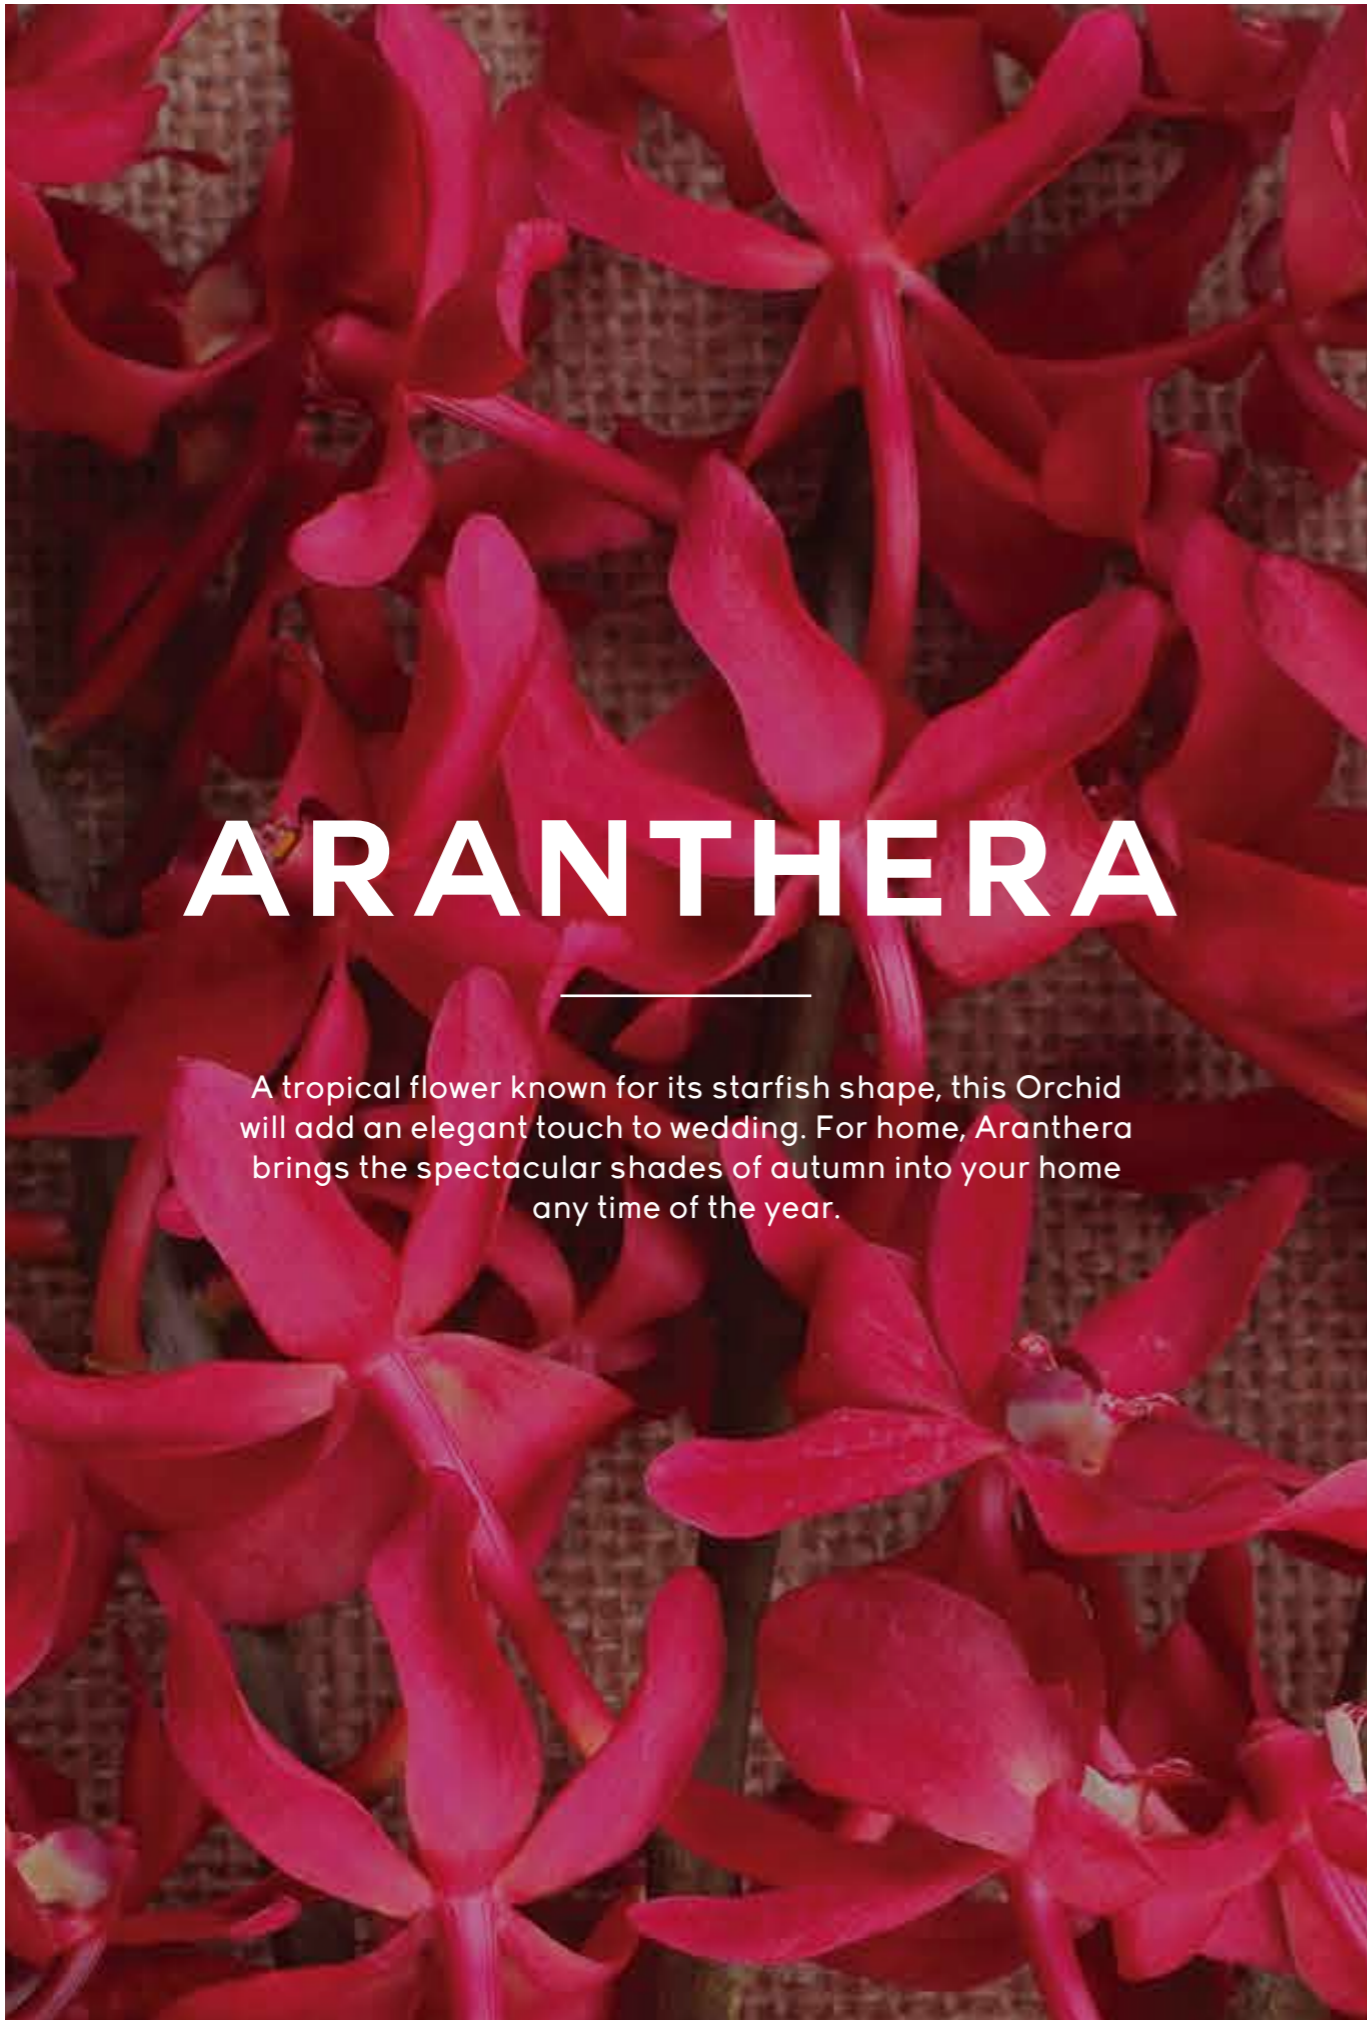

ARANATHERA

A tropical flower known for its starfish shape, this Orchid will add an elegant touch to wedding. For home, Aranthera brings the spectacular shades of autumn into your home any time of the year.