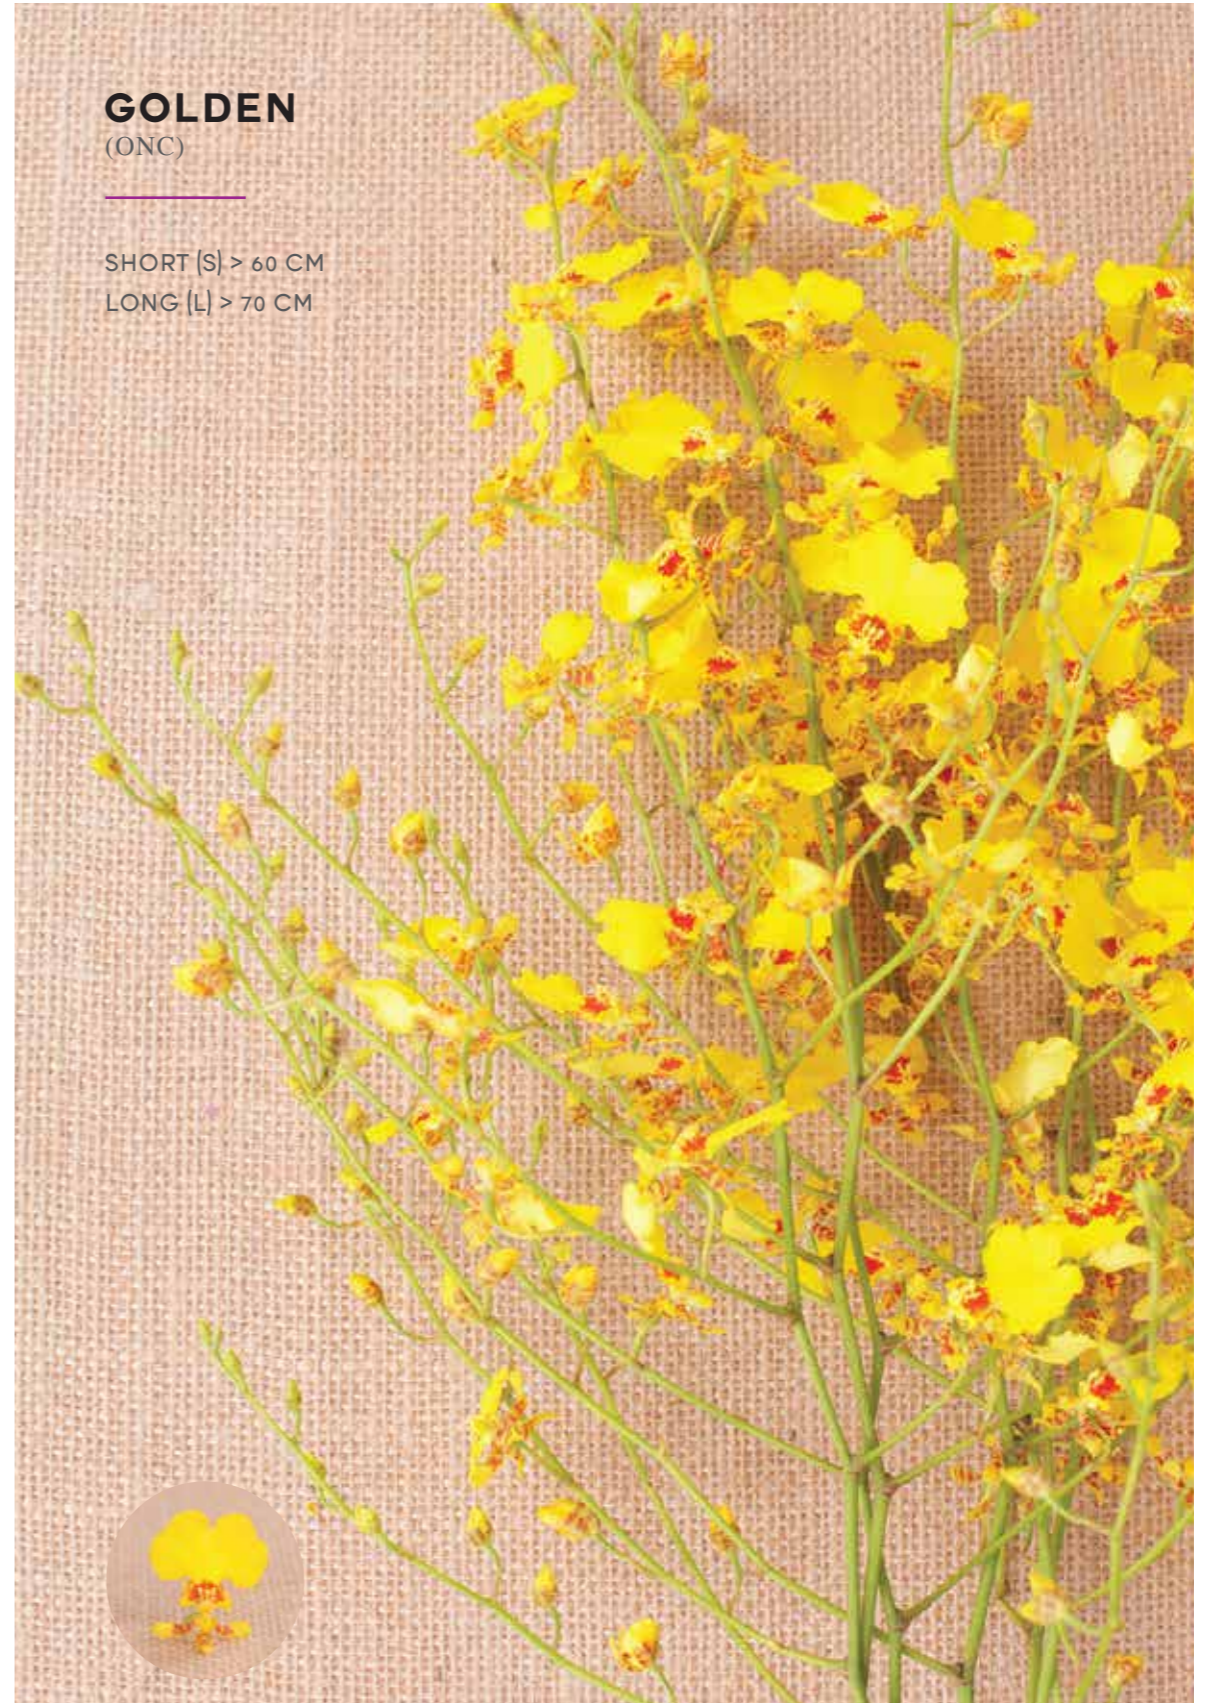

GOLDEN (ONC)

SHORT (S) > 60 CM
LONG (L) > 70 CM