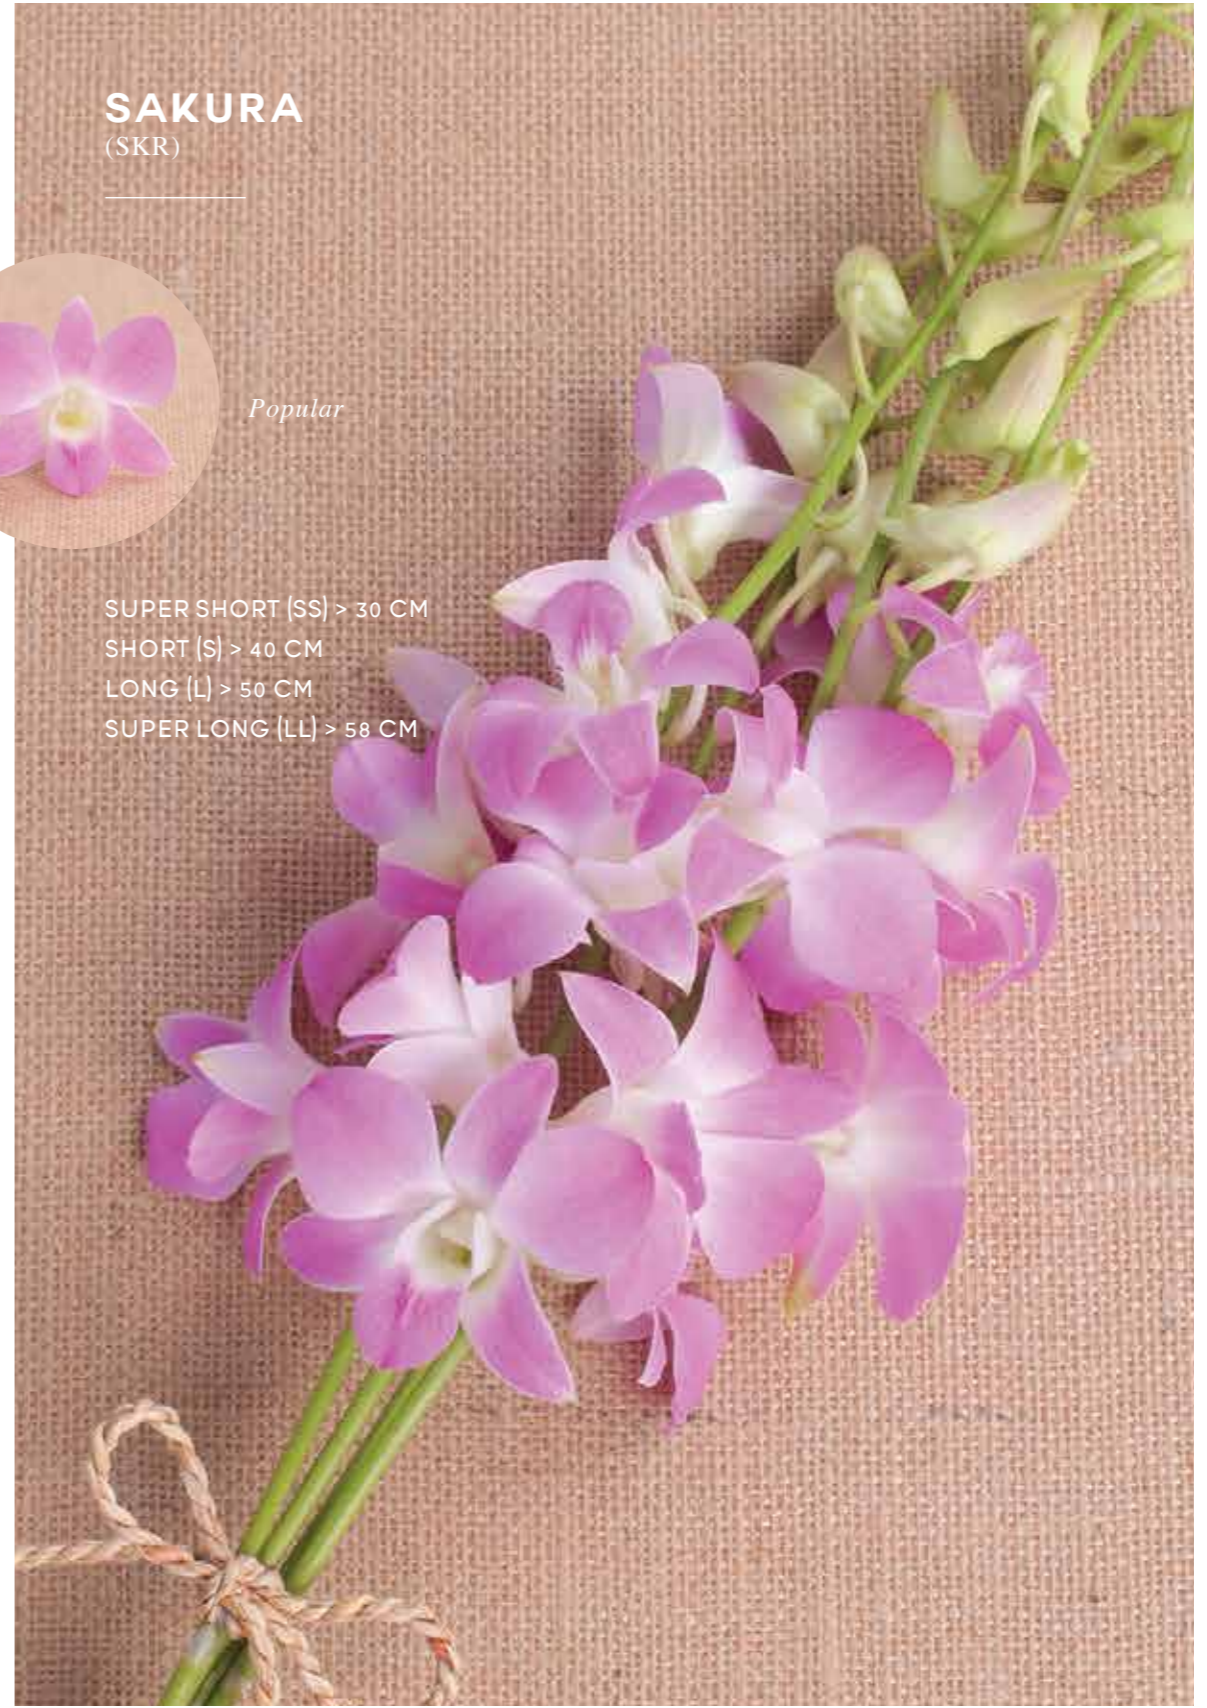

# ANNA PINK (AN)

- SUPER SHORT (SS) > 30 CM
- SHORT (S) > 40 CM
- LONG (L) > 50 CM
- SUPER LONG (LL) > 58 CM